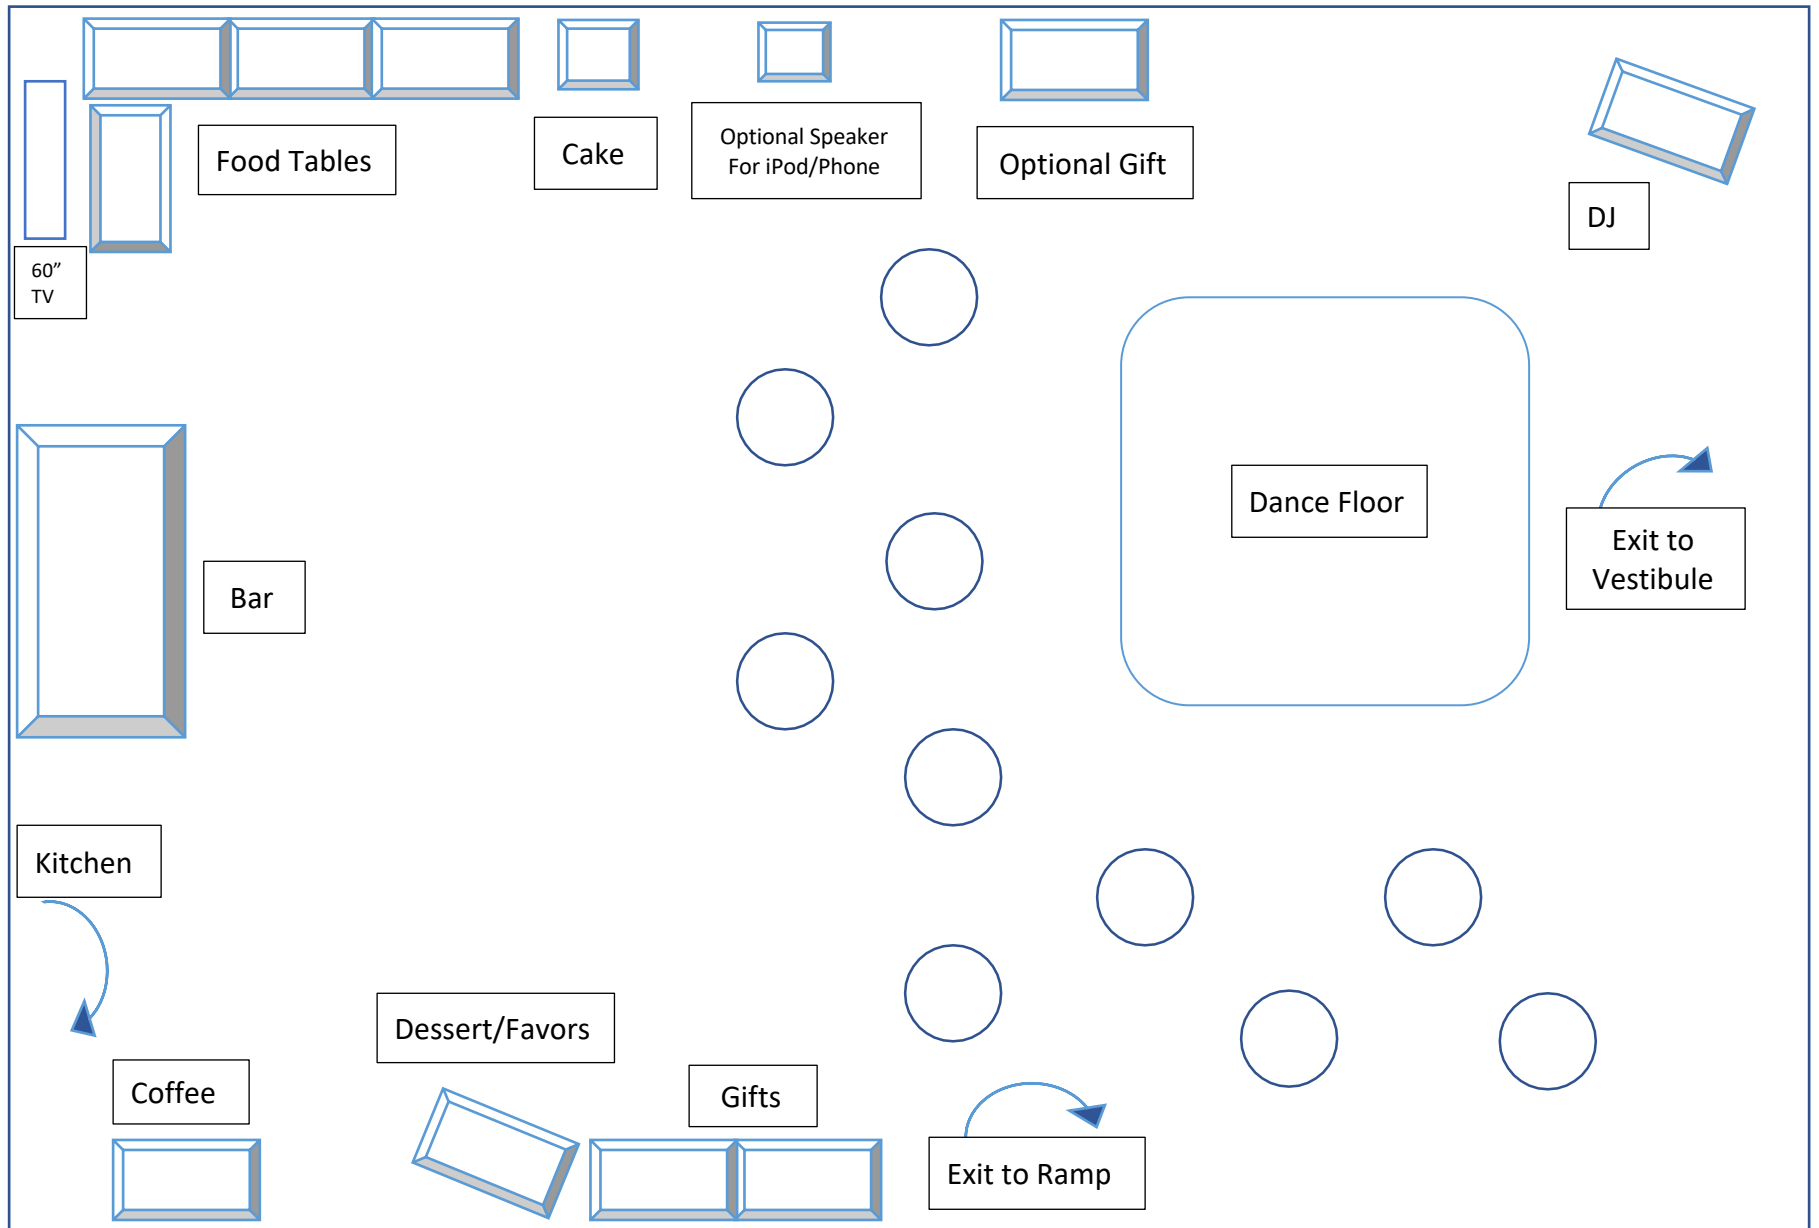

SONS OF ITALY • STANDARD FLOOR PLAN

Swanton Street Side

Sample above set for 80 ppl. 60" round tables set for 8. Can be set for 10. 6' long rectangular tables for food (3-5). If arch/staging goes either where cake and speaker table or by vestibule door.

Parking Lot